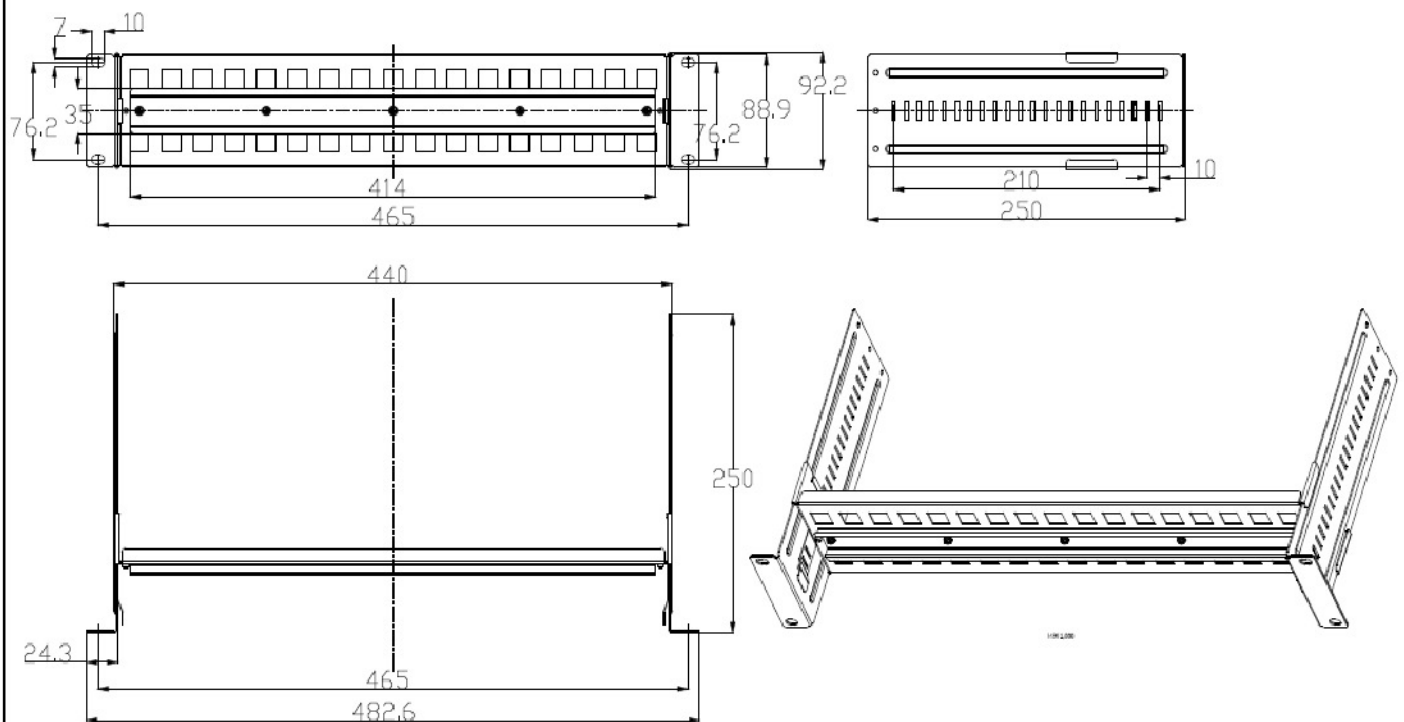

DIN-RAIL-P

Material

- * Aluminum

Color

- * Silver or Black

Dimensions

- * 482.6mm x 92.2mm x 250mm (11.22") (W x H x D)