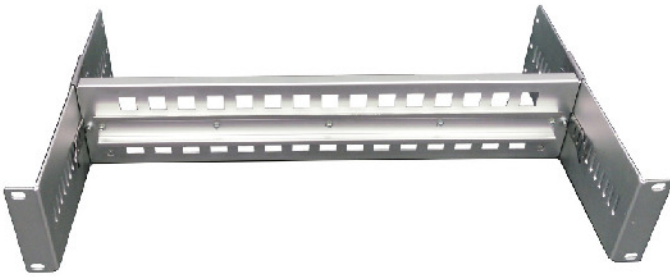

DIN-RAIL-P

Material

- * Aluminum

Color

- * Silver or Black

Dimensions

- * 482.6mm x 92.2mm x 250mm (11.22") (W x H x D)